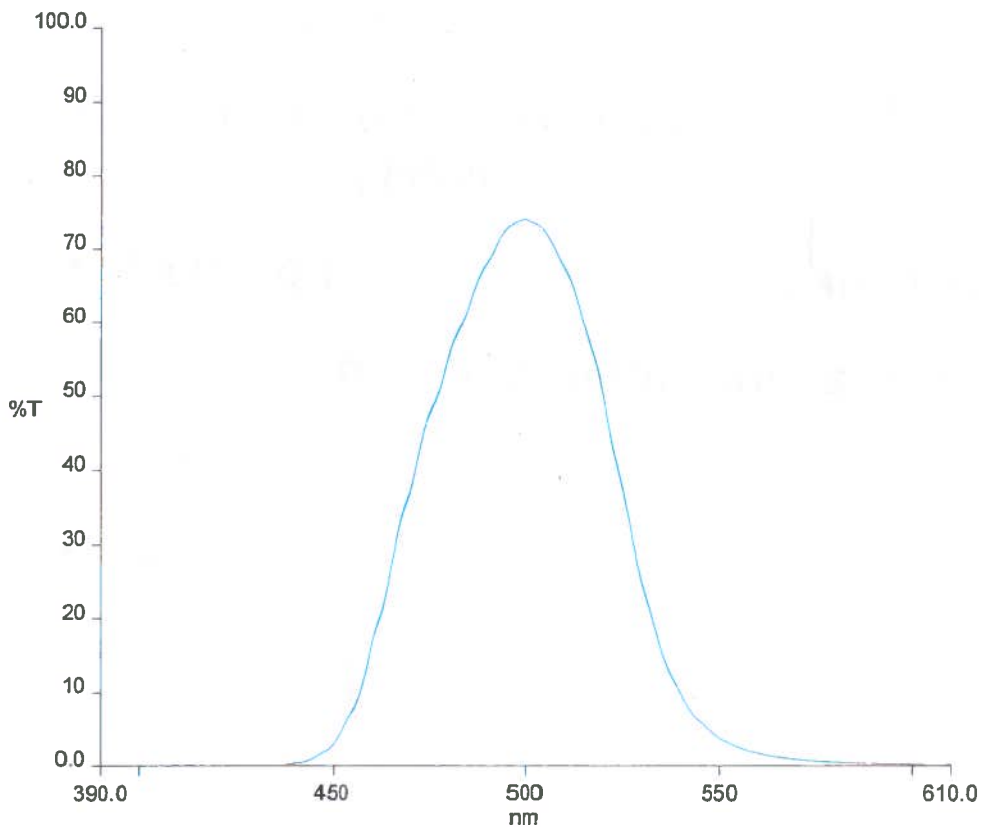

Newport

REPRESENTATIVE LOT DATA

CUSTOMER : _____
PART NUMBER: 20BPF70-500
NEWPORT LOT NUMBER: CJ489
MEASUREMENT DATE: 10/26/2012

Method : p70600tb.mfx
Information :
Date : 26-Oct-12

Analyst : MG
Time : 11:44 AM

Spectrum	CWL	%T Peak	Half Bandwidth
0011.SP	497.13 nm	73.85 %T	55.25 nm